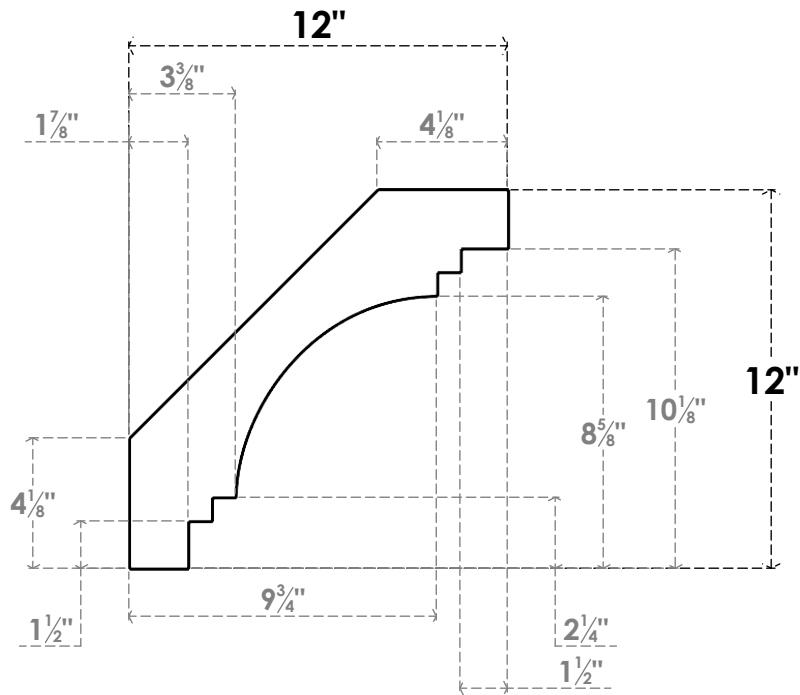

# ITEM NUMBER: BRCPO030X12000X1200PEC

3"W X 12"D X 12"H PESCADERO ARCHITECTURAL GRADE PVC OPEN BRACE

**SIDE PROFILE**

**FRONT PROFILE**

**ISOMETRIC**

EKENA MILLWORK  
 2300 WEST MAIN ST.  
 CLARKSVILLE, TX 75426  
 TOLL FREE: 866-607-0453  
 WWW.EKENAMILLWORK.COM

**NOTES**

1. INSTALLATION TO BE COMPLETED IN ACCORDANCE WITH MANUFACTURER'S SPECIFICATIONS.
2. DRAWING MAY NOT BE TO SCALE
3. THIS DRAWING IS INTENDED FOR DESIGN AND PLANNING PURPOSES ONLY.
4. ALL INFORMATION CONTAINED HEREIN WAS CURRENT AT THE TIME OF DEVELOPMENT BUT MUST BE REVIEWED AND APPROVED BY THE PRODUCT MANUFACTURER TO BE CONSIDERED ACCURATE.
5. ARCHITECTURAL GRADE PVC PRODUCTS ARE MADE FROM EXPANDED CELLULAR PVC AND COME NATURALLY WHITE BUT MAY BE PAINTED