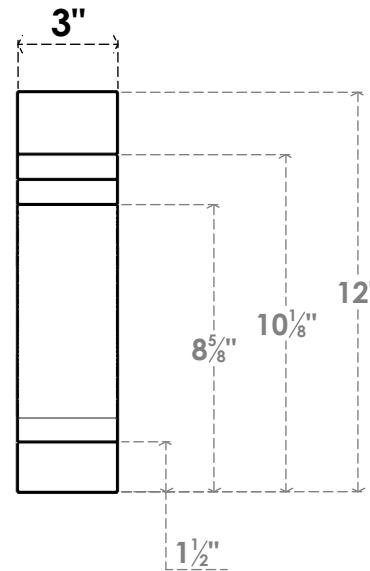

# ITEM NUMBER: BRCPO030X12000X1200PEC

3"W X 12"D X 12"H PESCADERO ARCHITECTURAL GRADE PVC OPEN BRACE

**SIDE PROFILE**

**FRONT PROFILE**

**ISOMETRIC**

EKENA MILLWORK  
 2300 WEST MAIN ST.  
 CLARKSVILLE, TX 75426  
 TOLL FREE: 866-607-0453  
 WWW.EKENAMILLWORK.COM

**NOTES**

1. INSTALLATION TO BE COMPLETED IN ACCORDANCE WITH MANUFACTURER'S SPECIFICATIONS.
2. DRAWING MAY NOT BE TO SCALE
3. THIS DRAWING IS INTENDED FOR DESIGN AND PLANNING PURPOSES ONLY.
4. ALL INFORMATION CONTAINED HEREIN WAS CURRENT AT THE TIME OF DEVELOPMENT BUT MUST BE REVIEWED AND APPROVED BY THE PRODUCT MANUFACTURER TO BE CONSIDERED ACCURATE.
5. ARCHITECTURAL GRADE PVC PRODUCTS ARE MADE FROM EXPANDED CELLULAR PVC AND COME NATURALLY WHITE BUT MAY BE PAINTED