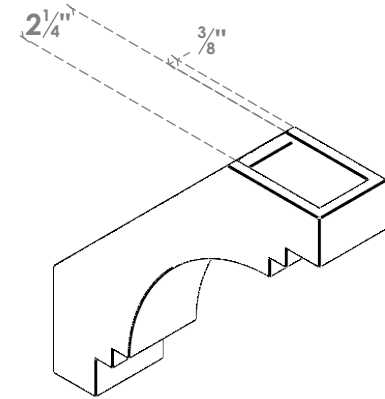

# ITEM NUMBER: BRCPO030X12000X1200PEC

3"W X 12"D X 12"H PESCADERO ARCHITECTURAL GRADE PVC OPEN BRACE

**SIDE PROFILE**

**FRONT PROFILE**

**ISOMETRIC**

EKENA MILLWORK  
 2300 WEST MAIN ST.  
 CLARKSVILLE, TX 75426  
 TOLL FREE: 866-607-0453  
 WWW.EKENAMILLWORK.COM